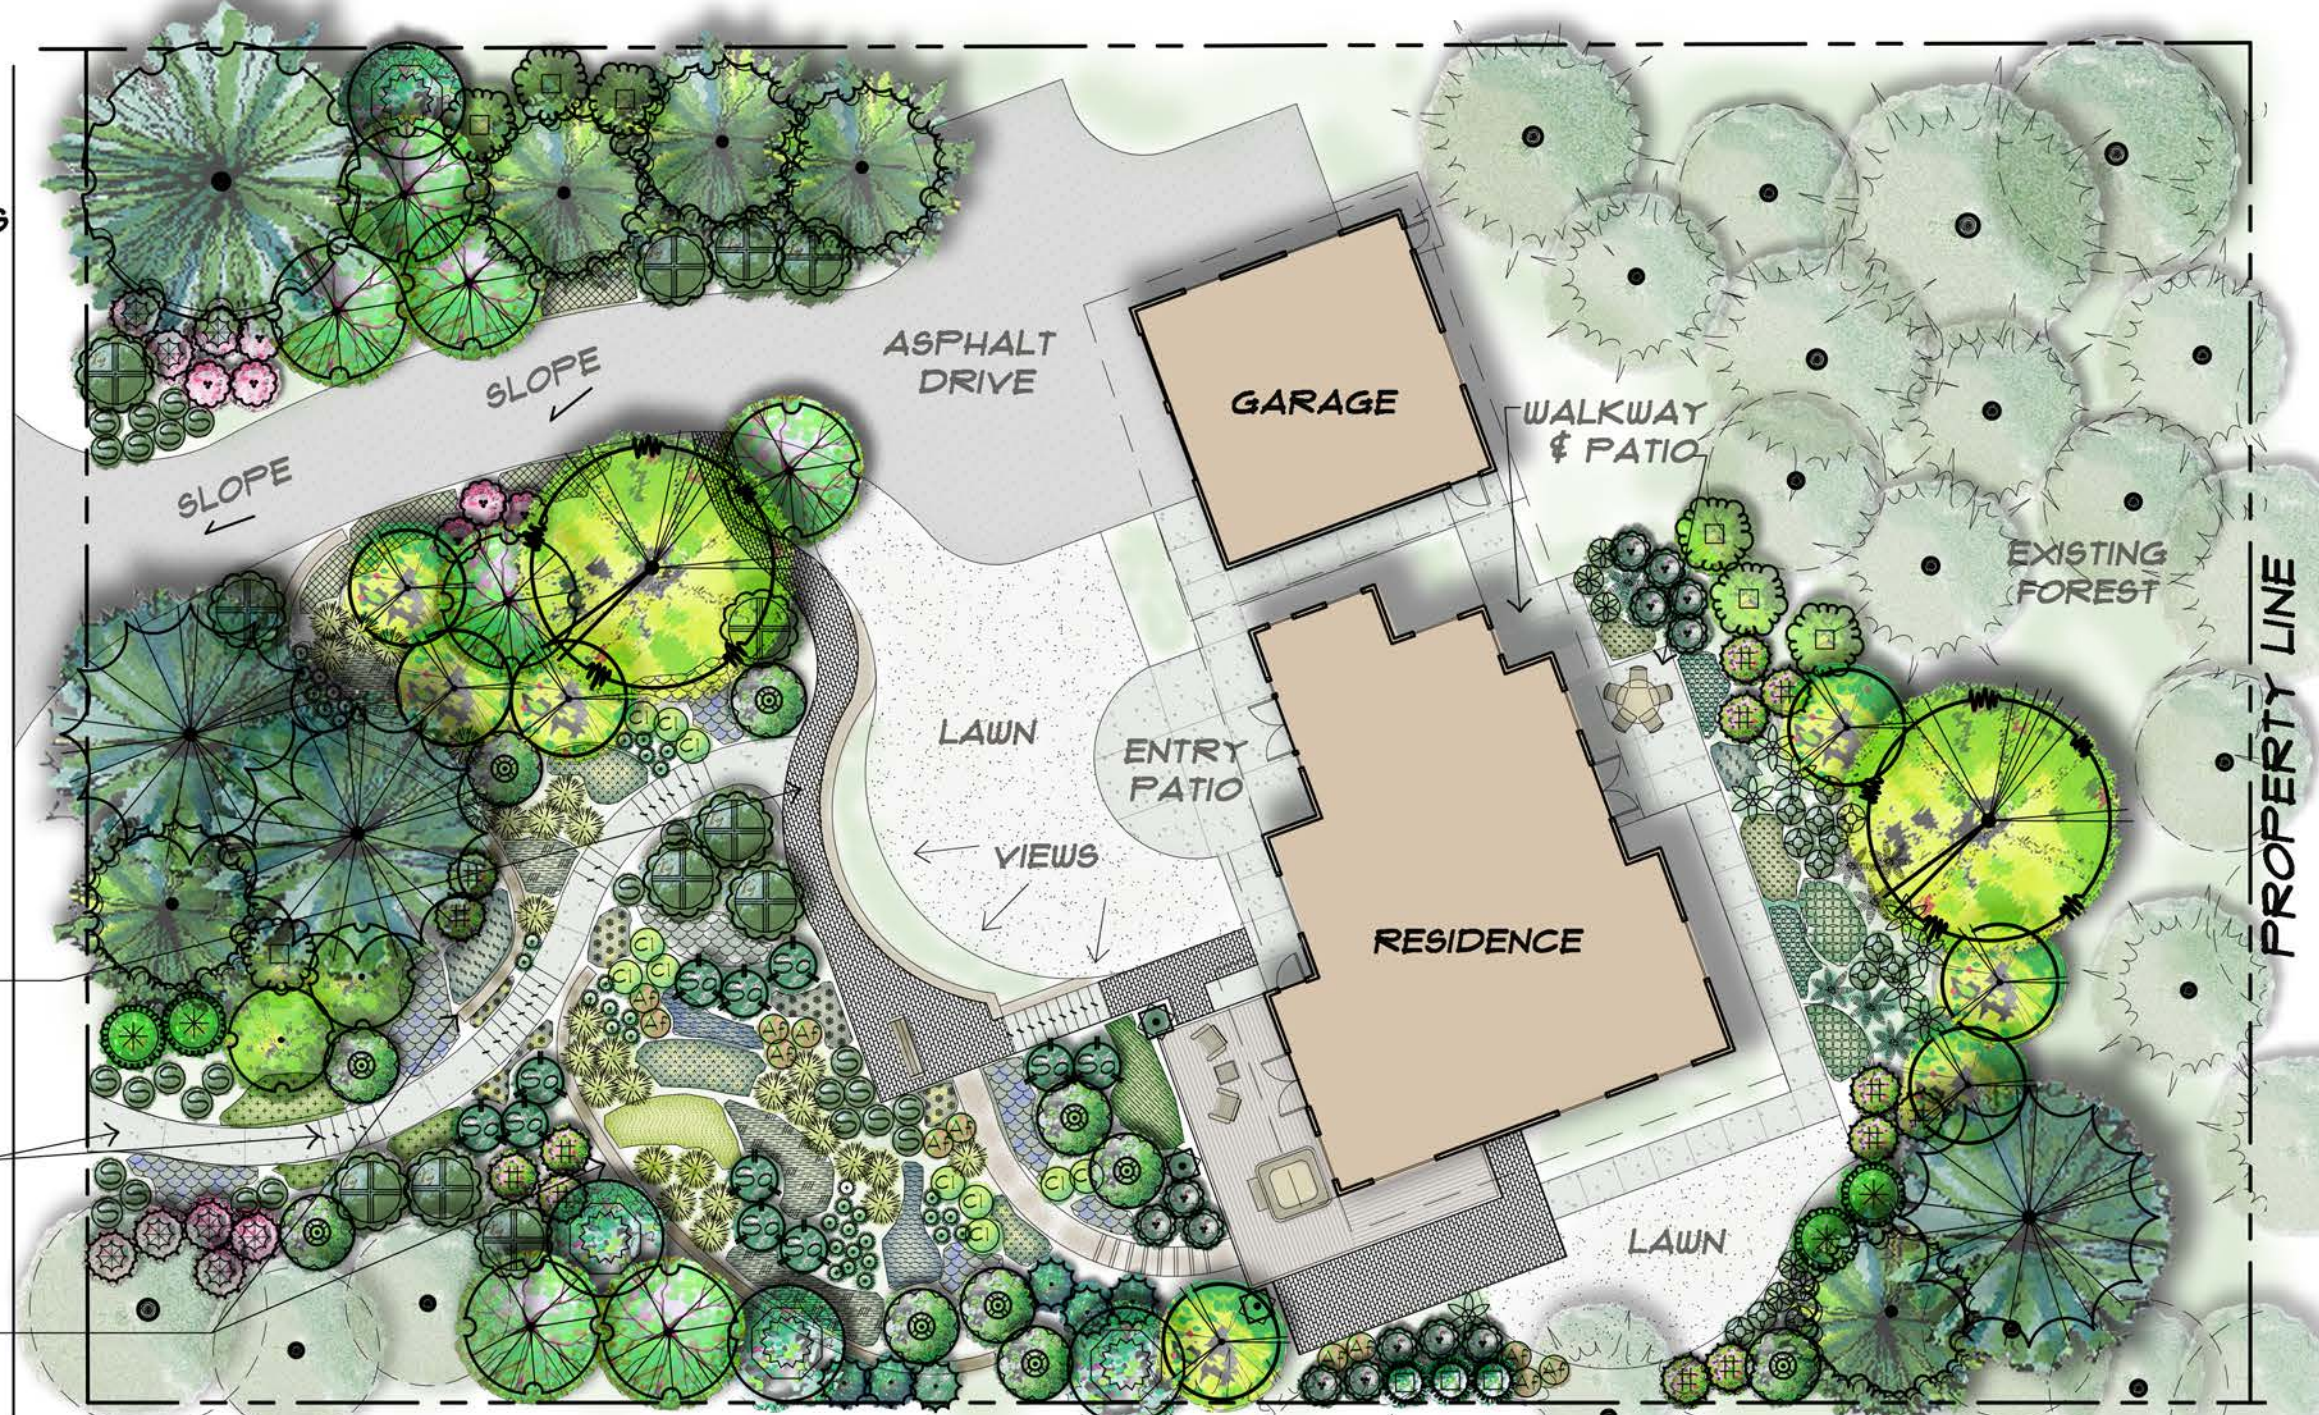

PLAN ELEMENTS IN GRAY INDICATE SITE FEATURES NOT PART OF THE HOMEOWNER INCENTIVE PROGRAM

HIP BMP: DISPERSION SYSTEM

WALKWAY & STEPS

ROCKERY RETAINING WALLS

PERENNIALS, GRASSES, FERNS:

-  Adiantum aleuticum
Maidenhair Fern
-  Aquilegia formosa
Western Columbine
-  Blechnum spicant
Deer Fern
-  Camassia leichtlinii ssp. suksdorfii
Suksdorf's Great Camas
-  Carex mertensii
Mertens Sedge
-  Carex leptopoda
Slender Foot Sedge
-  Coreopsis lanceolata
Lanceleaf Tickseed
-  Danthonia californica
Poverty Oat Grass
-  Festuca roemerii
Roemer's Fescue
-  Gymnocarpium dryopteris
Oak Fern
-  Juncus tenuis
Slender Rush
-  Lilium columbianum
Columbia Lily
-  Polystichum munitum
Western Sword Fern
-  Tellima grandiflora
Fringecup

HIP UPLAND MODERATE SLOPES SUN DOMINANT